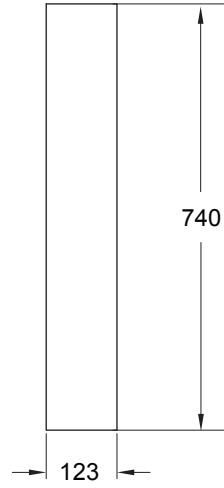

Space master 200mm side shelf (exposed)

**CVASSM20-SS0E100C0/  
CVASSM20-SS0E100A1**

Unit: mm  
\* Suggested dimension  
xx Variable