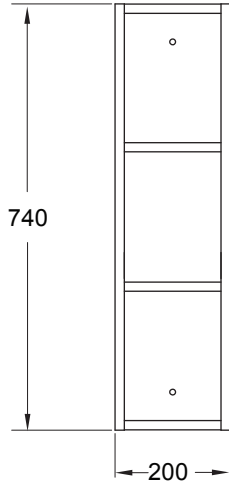

Space master 200mm side shelf (exposed)

**CVASSM20-SS0E100C0/  
CVASSM20-SS0E100A1**

Unit: mm  
\* Suggested dimension  
xx Variable