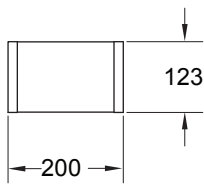

Space master 200mm side shelf (exposed)

**CVASSM20-SS0E100C0/  
CVASSM20-SS0E100A1**

Unit: mm  
\* Suggested dimension  
xx Variable