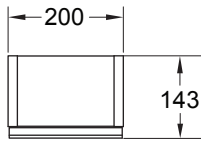

**Space master 200mm side shelf**

**CVASSM20-SS0xx00C0/  
CVASSM20-SS0xx00A1**

Unit: mm  
\* Suggested dimension  
xx Variable