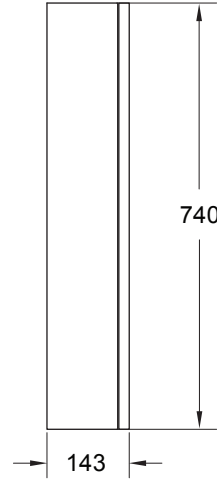

**Space master 200mm side shelf**

**CVASSM20-SS0xx00C0/  
CVASSM20-SS0xx00A1**

Unit: mm  
\* Suggested dimension  
xx Variable