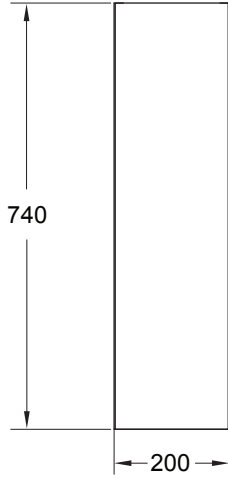

**Space master 200mm side shelf**

**CVASSM20-SS0xx00C0/  
CVASSM20-SS0xx00A1**

Unit: mm  
\* Suggested dimension  
xx Variable