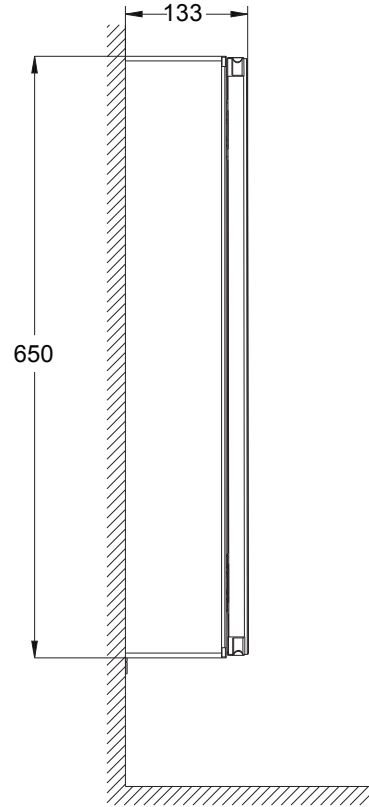

490mm metal electronic mirror cabinet

**CVASMD49-SP0xx00C0/
CVASMD49-SP0xx00A1**

Unit: mm
* Suggested dimension
xx Variable