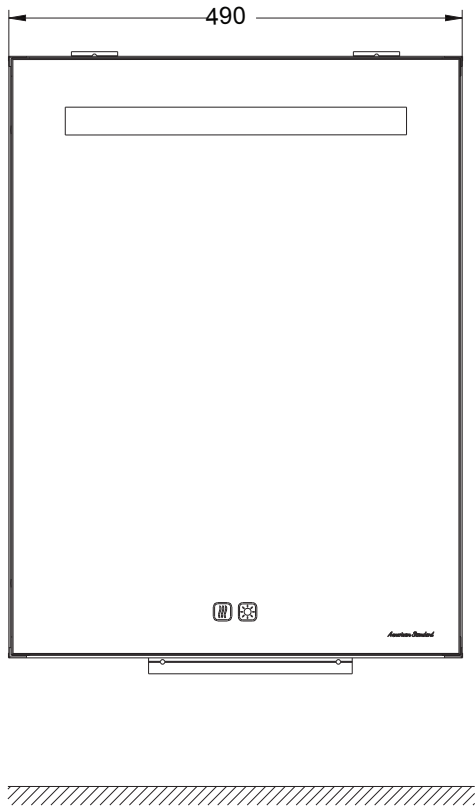

490mm metal electronic mirror cabinet

**CVASMD49-SP0xx00C0/
CVASMD49-SP0xx00A1**

Unit: mm
* Suggested dimension
xx Variable