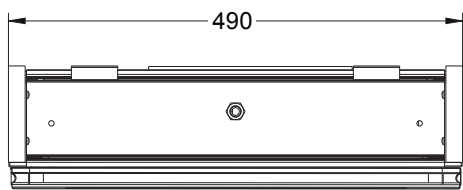

490mm metal electronic mirror cabinet

**CVASMD49-SP0xx00C0/
CVASMD49-SP0xx00A1**

Unit: mm
* Suggested dimension
xx Variable