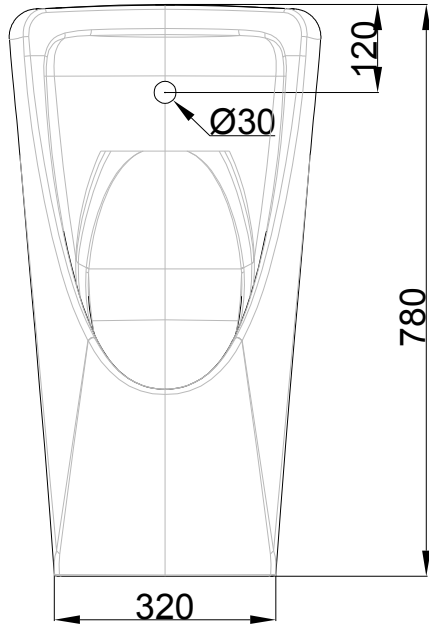

本图纸尺寸仅供参考，如有变更，恕不另行通知
 This drawing just for reference, any change will not inform.

CN NPD/DRA 6509 LD-2014

*This mark means suggested

Drawn HeNa	Material VC	Date: 6-Nov-14	scale 1/1
<i>American Standard</i> International design center	GL BTW URI		
	CP-6509	sheet 1/1	version 1.0