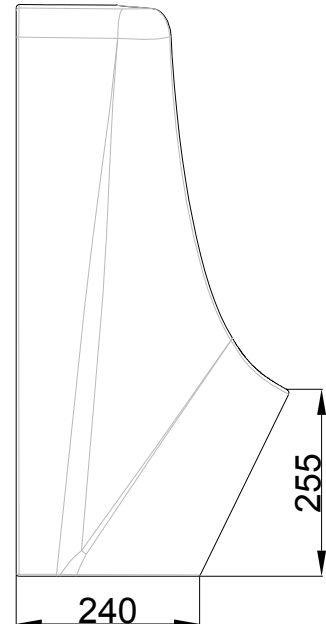

本图纸尺寸仅供参考，如有变更，恕不另行通知
 This drawing just for reference, any change will not inform.

CN NPD/DRA 6509 LD-2014

*This mark means suggested

Drawn HeNa	Material VC	Date: 6-Nov-14	scale 1/1
<i>American Standard</i> International design center	GL BTW URI		
	CP-6509	sheet 1/1	version 1.0