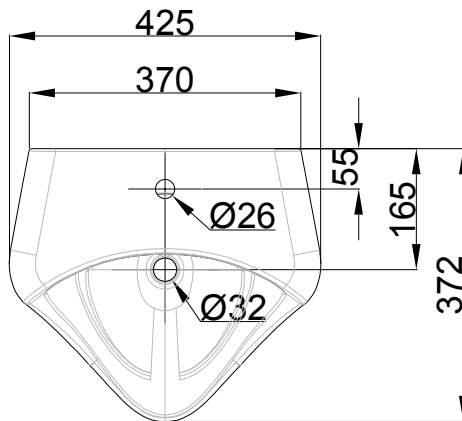

本图纸尺寸仅供参考，如有变更，恕不另行通知
 This drawing just for reference, any change will not inform.

CN NPD/DRA 6509 LD-2014

*This mark means suggested

Drawn HeNa	Material VC	Date: 6-Nov-14	scale 1/1
<i>American Standard</i> International design center	GL BTW URI		
	CP-6509	sheet 1/1	version 1.0