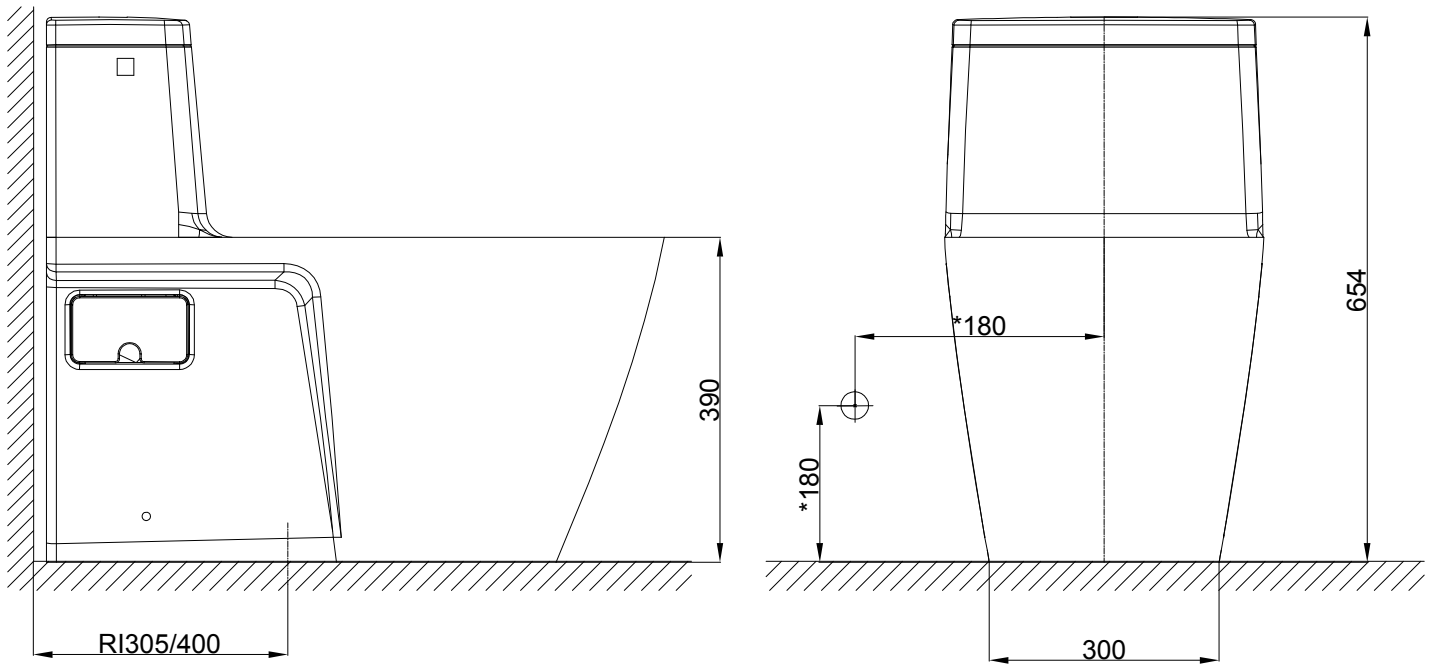

本图纸尺寸仅供参考，如有变更，恕不另行通知。  
 This drawing just for reference, any change will not inform.

CN NPD/DRA 1808/1809 LD-2013

\*This mark means suggested

Drawn HeNa	Material VC	Date: 08-Nov-13	scale 1/1
<i>American Standard</i> International design center	Acacia E 1PC BWL		
	CP-1808/1809	sheet 1/1	version 1.0