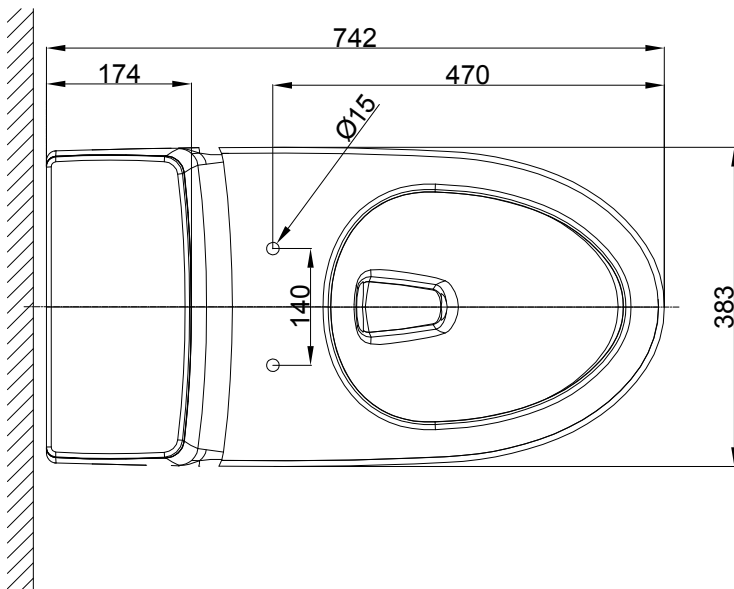

本图纸尺寸仅供参考，如有变更，恕不另行通知。  
 This drawing just for reference, any change will not inform.

CN NPD/DRA 1808/1809 LD-2013

\*This mark means suggested

Drawn HeNa	Material VC	Date: 08-Nov-13	scale 1/1
<i>American Standard</i> International design center	Acacia E 1PC BWL		
	CP-1808/1809	sheet 1/1	version 1.0